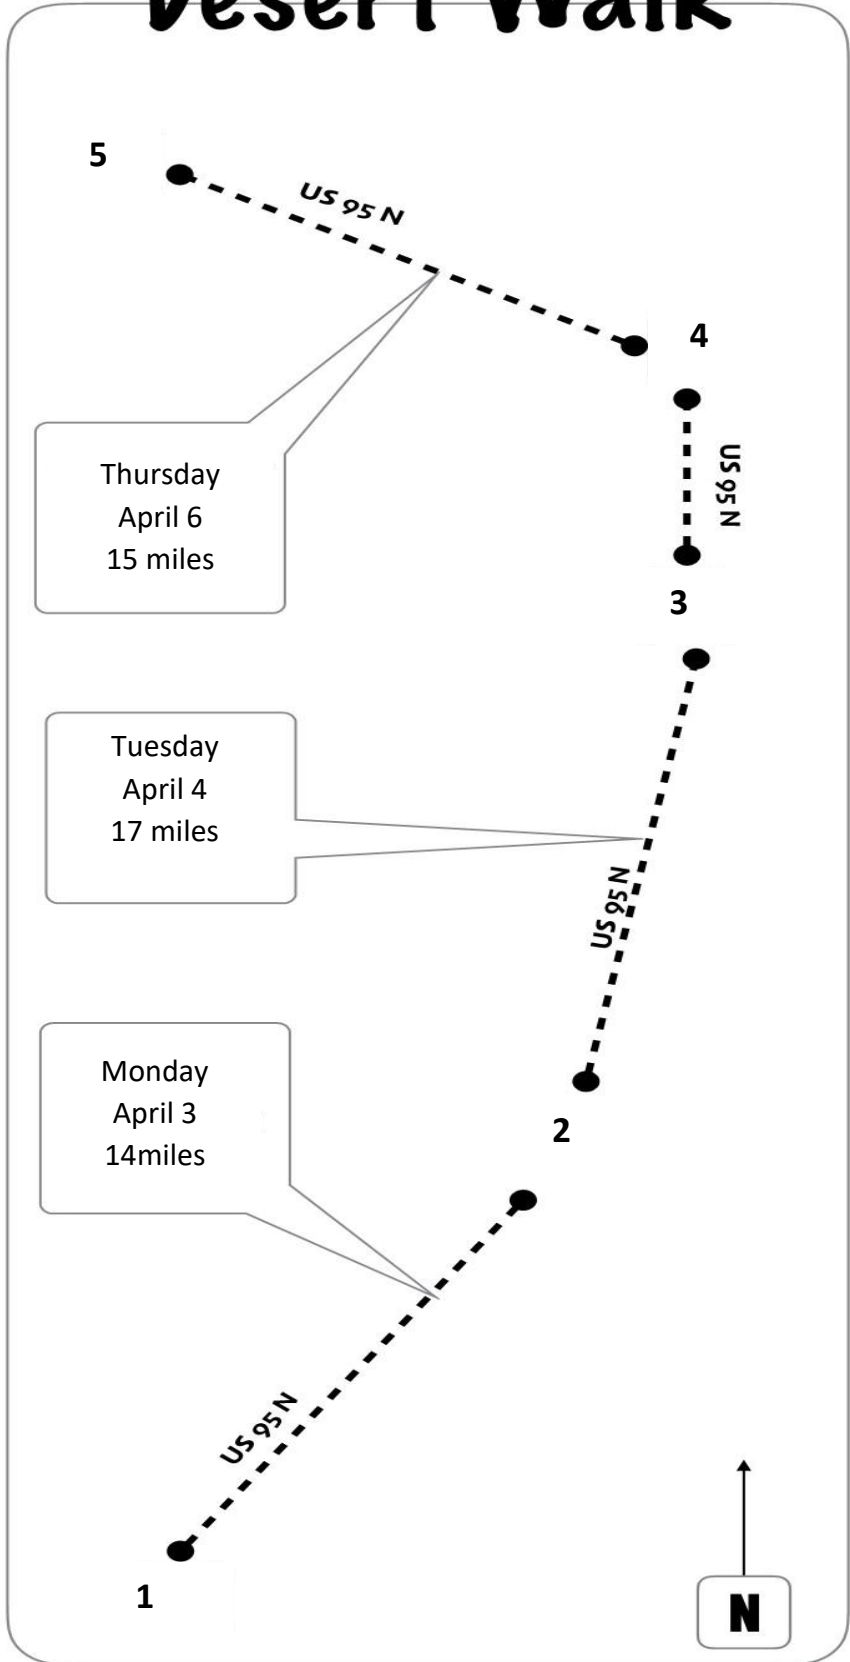

# Desert Walk

- 1- Hwy 157, Mile Post 92, Kyle Canyon
- 2- Lee Canyon Road (Hwy 156 Mile Post 106)
- 3- Creech AFB, Indian Springs
- 4- Temple of Goddess Spirituality, Cactus Springs
- 5- Peace Camp, Mercury